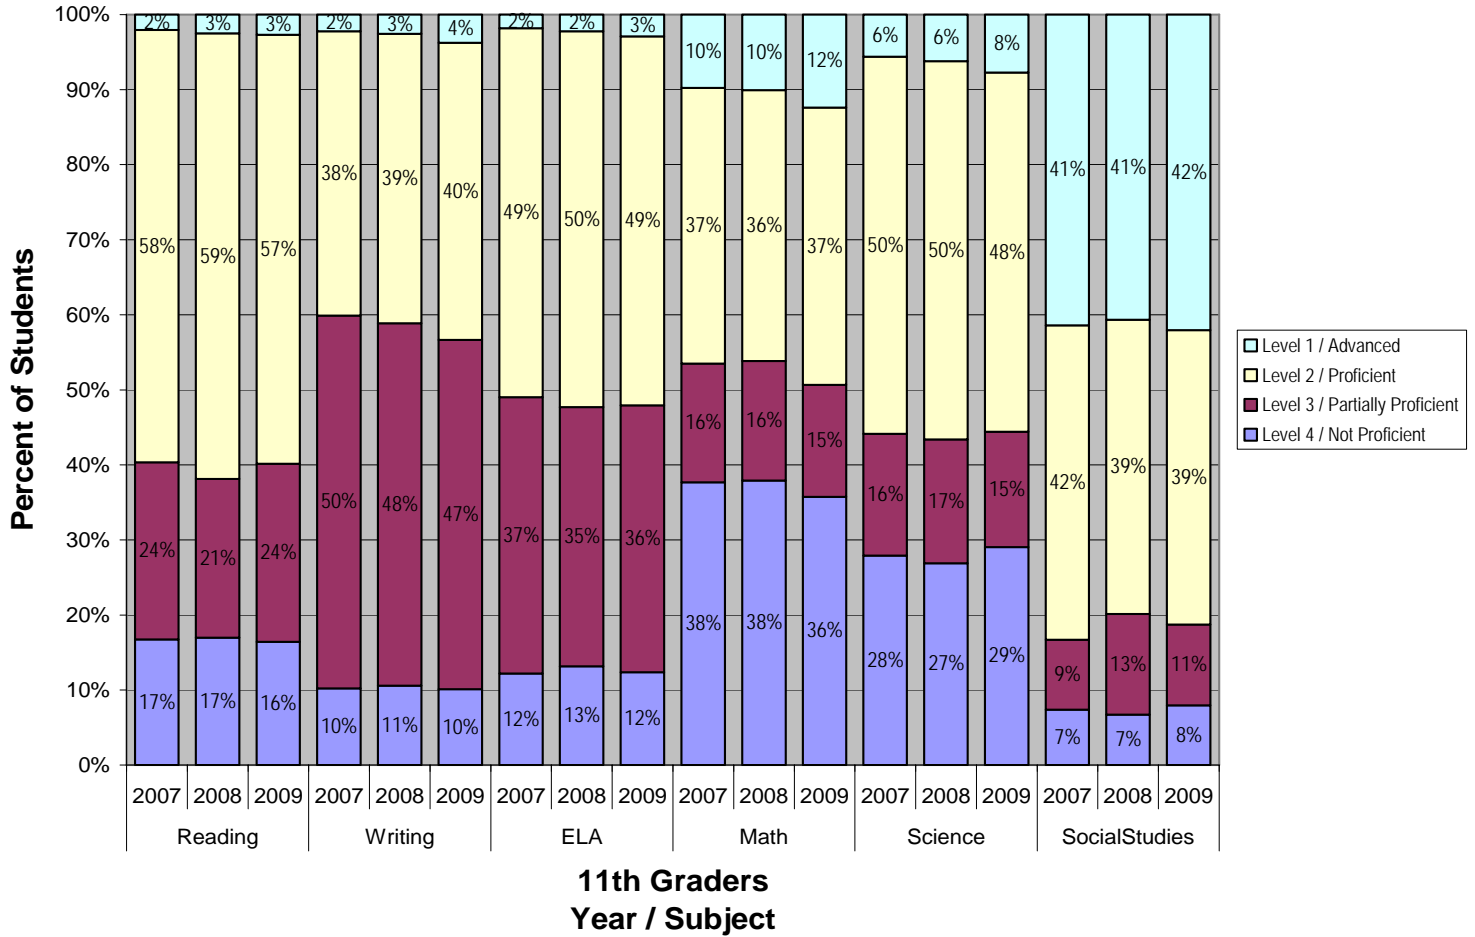

SPRING 2009 MICHIGAN MERIT EXAM (MME) Statewide Public Results

Subject	Year	Number of Students Assessed	Level 4 / Not Proficient	Level 3 / Partially Proficient	Level 2 / Proficient	Level 1 / Advanced	Levels 1 & 2 / Proficient or Above	Mean Scale Score
Reading	2007	113,956	17%	24%	58%	2%	60%	1104
	2008	113,642	17%	21%	59%	3%	62%	1105
	2009	111,804	16%	24%	57%	3%	60%	1106
Writing	2007	111,479	10%	50%	38%	2%	40%	1089
	2008	112,954	11%	48%	39%	3%	41%	1090
	2009	112,677	10%	47%	40%	4%	44%	1091
Total ELA	2007	111,000	12%	37%	49%	2%	51%	1097
	2008	112,506	13%	35%	50%	2%	52%	1098
	2009	111,573	12%	36%	49%	3%	52%	1099
Mathematics	2007	113,839	38%	16%	37%	10%	46%	1093
	2008	113,234	38%	16%	36%	10%	46%	1093
	2009	110,876	36%	15%	37%	12%	49%	1094
Science	2007	113,630	28%	16%	50%	6%	56%	1098
	2008	113,180	27%	17%	50%	6%	57%	1099
	2009	111,346	29%	15%	48%	8%	56%	1099
Social Studies	2007	113,718	7%	9%	42%	41%	83%	1124
	2008	114,125	7%	13%	39%	41%	80%	1123
	2009	111,455	8%	11%	39%	42%	81%	1127